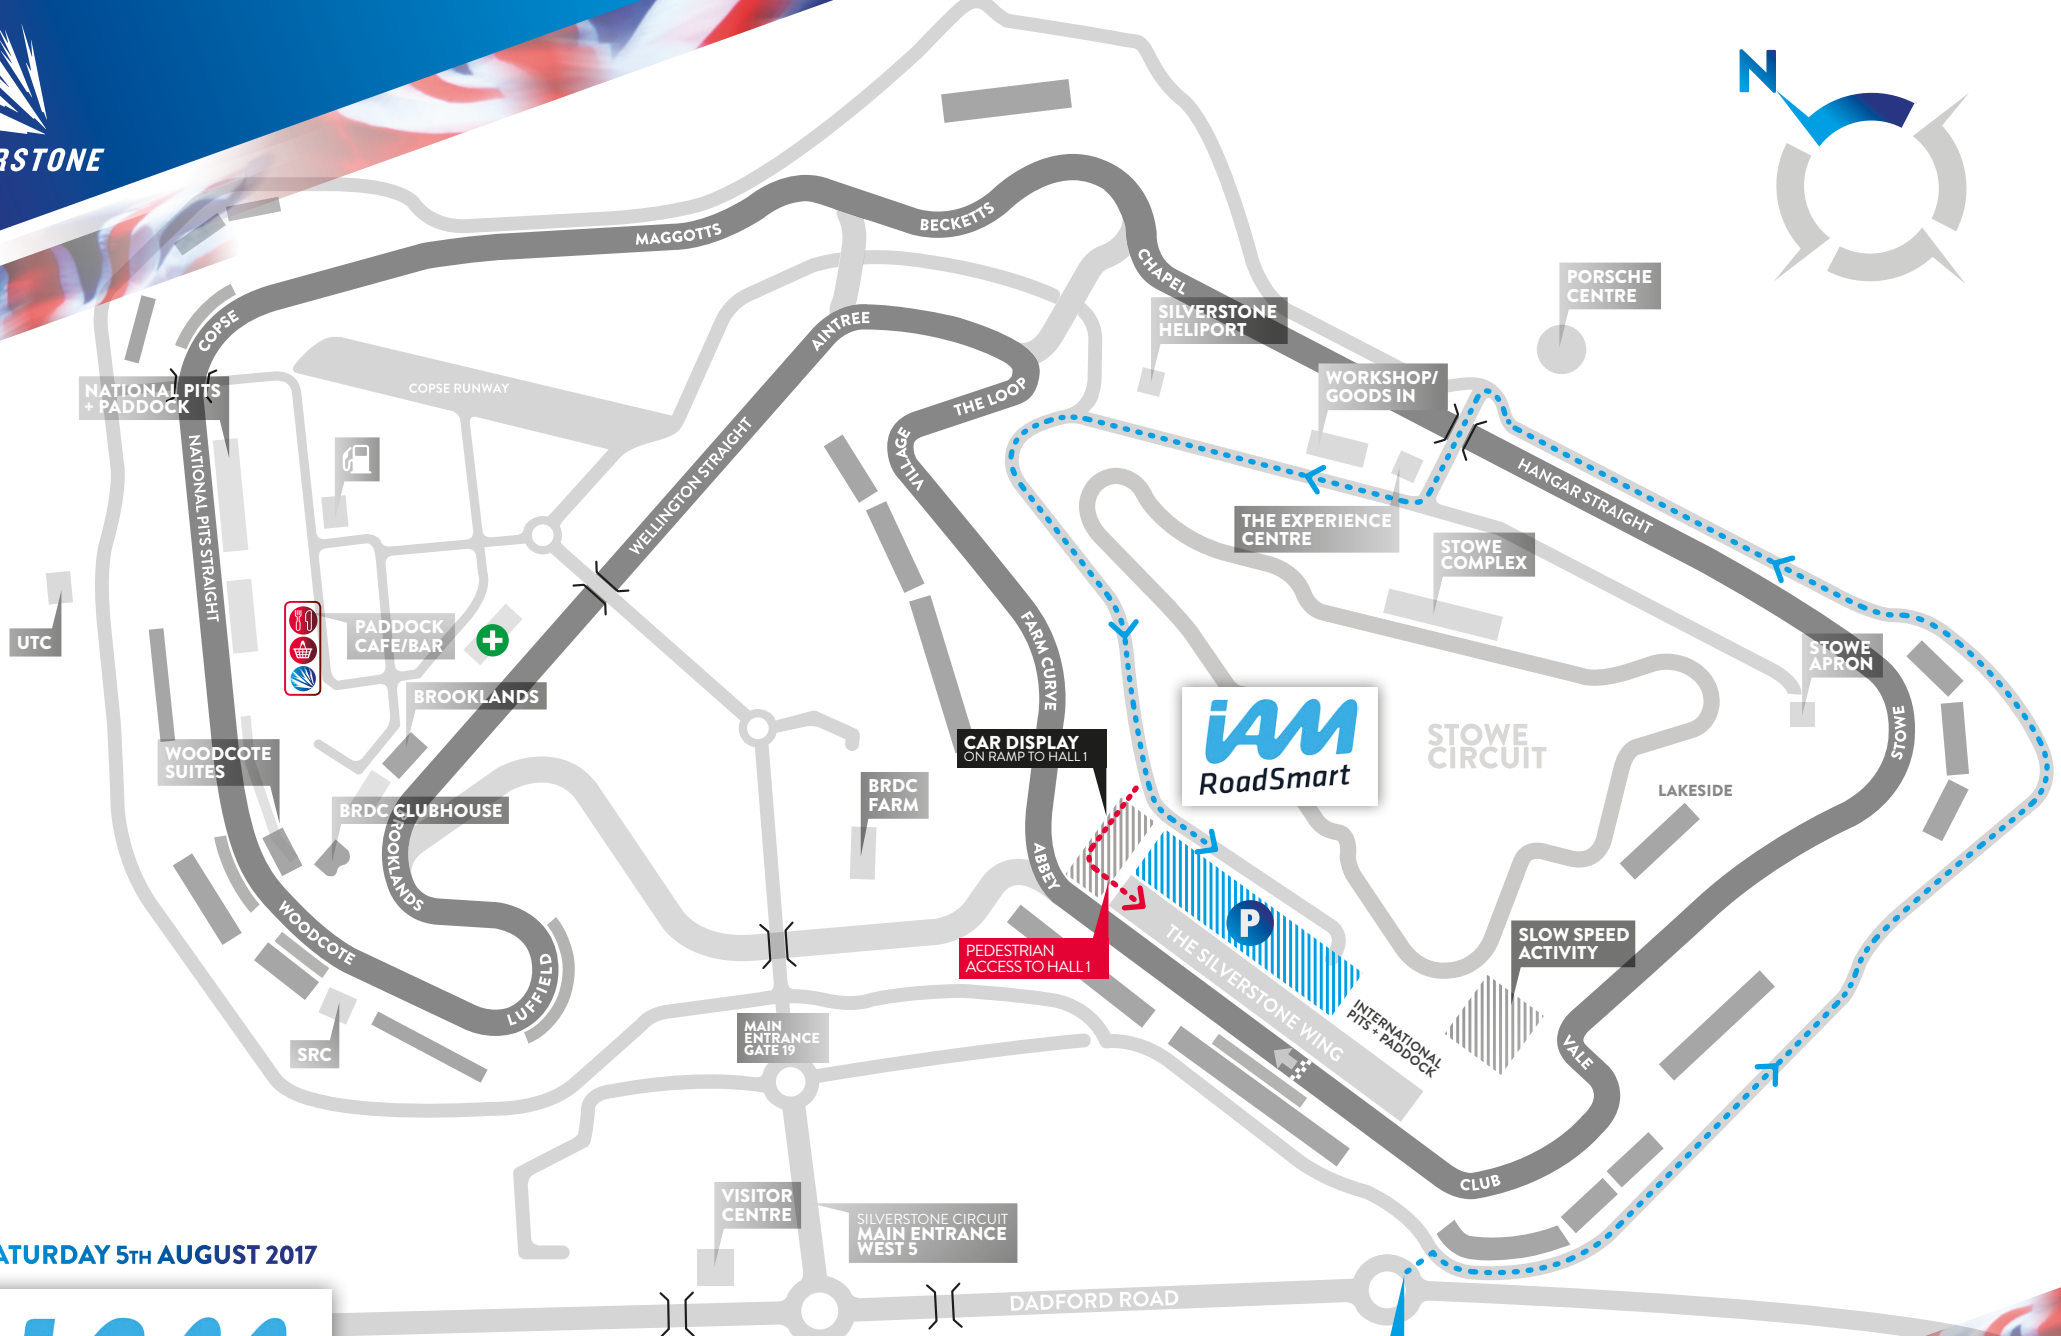

SILVERSTONE

SATURDAY 5TH AUGUST 2017

iam
RoadSmart

FROM THE DADFORD ROAD PLEASE FOLLOW THE SIGNS
FOR **IAM ROADSMART** TO **WEST 10** GATE ENTRANCE

WEST 10
GATE ENTRANCE

ROUTE FROM THE SILVERSTONE WING TO BENTLEY DRIVERS' CLUB RACING Paddock

SATURDAY 5TH AUGUST 2017

DIRECTIONS FROM THE SILVERSTONE WING TO THE BENTLEY DRIVER CLUB RACING Paddock