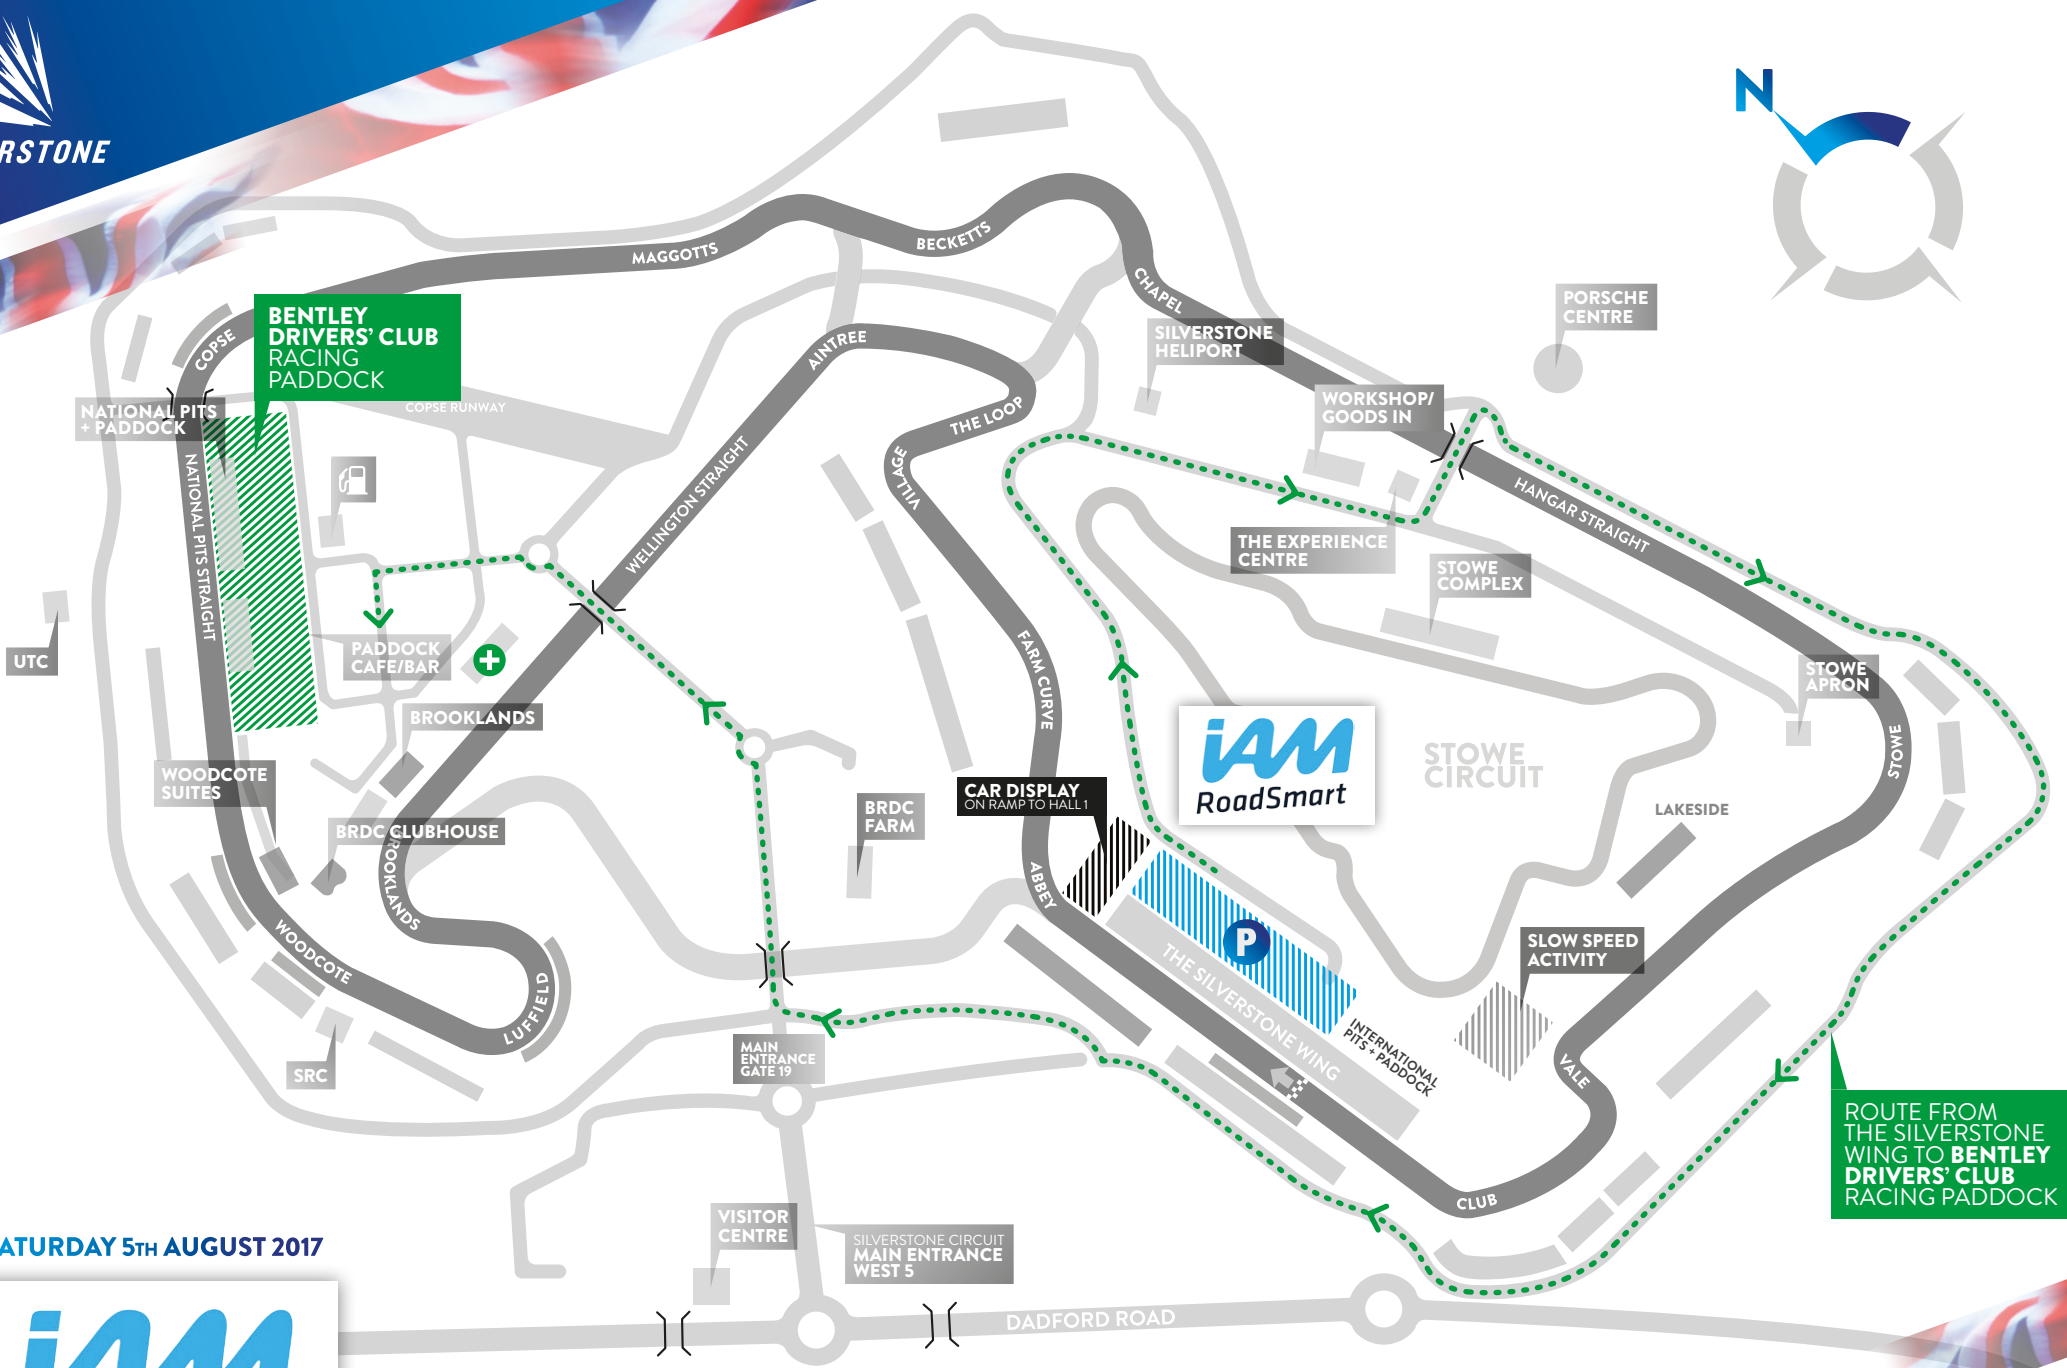

SILVERSTONE

SATURDAY 5TH AUGUST 2017

iam
RoadSmart

FROM THE DADFORD ROAD PLEASE FOLLOW THE SIGNS
FOR **IAM ROADSMART** TO **WEST 10** GATE ENTRANCE

WEST 10
GATE ENTRANCE

ROUTE FROM THE SILVERSTONE WING TO BENTLEY DRIVERS' CLUB RACING Paddock

SATURDAY 5TH AUGUST 2017

DIRECTIONS FROM THE SILVERSTONE WING TO THE BENTLEY DRIVER CLUB RACING Paddock